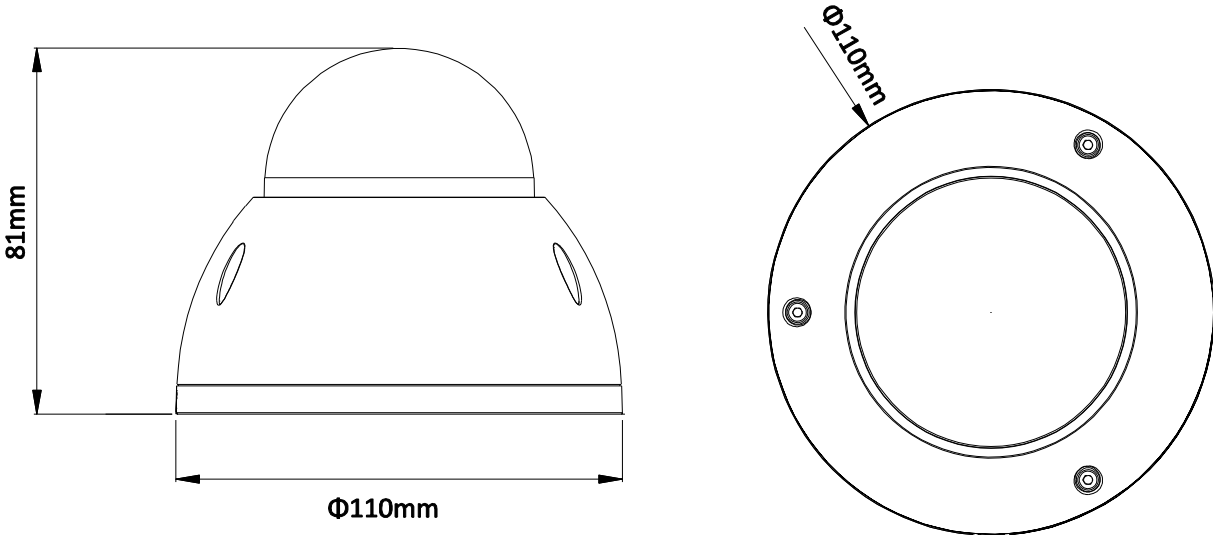

DH-IPC-HDBW1200E-W

Dimensions (mm)

Accessory (optional)

PFB200W	PFA131	PFA123