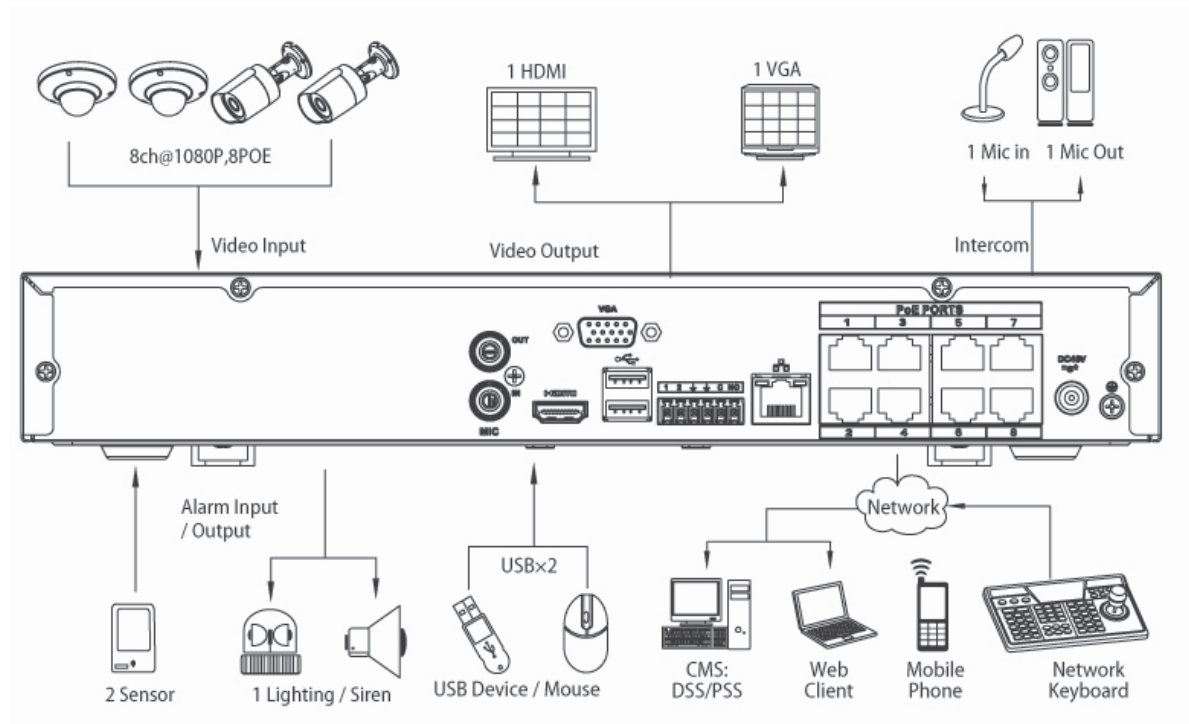

DH-NVR4108/4116H-8P

Auxiliary Interface	
USB	2 ports, USB2.0
General	
Power Supply	Single, DC48V/2A
Power Consumption	NVR: 10W(without HDD) PoE: Max.25.5W (for one port)
Working Environment	-10°C~+55°C / 10%~90%RH / 86~106kpa
Dimension (W×D×H)	Mini 1U, 325mm×255mm×55mm
Weight	1.25KG (without HDD)

System Connection

*Takes NVR4116H-8P as an example