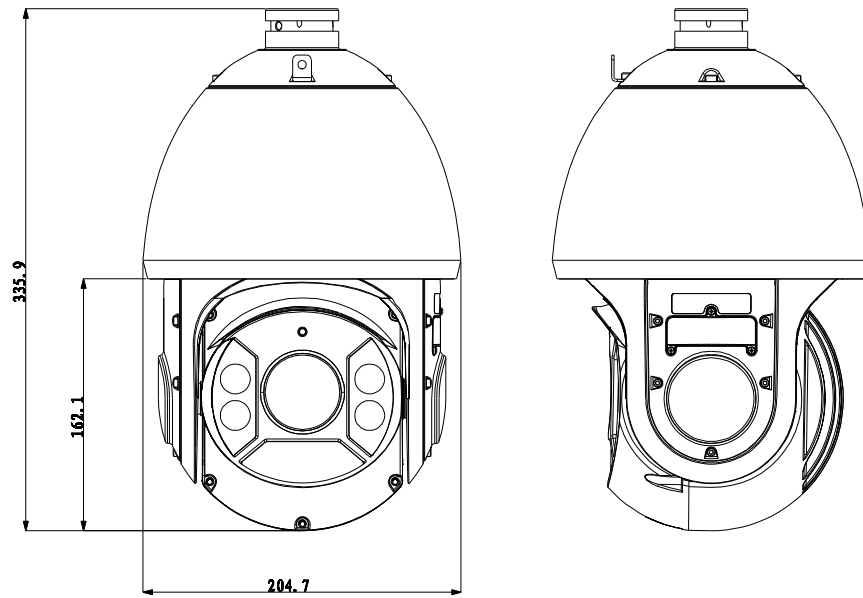

DH-SD6C220S/230S-HN

Dimensions (mm)

Accessories

DH-PFB303W	DH-PFA111	Power Supply