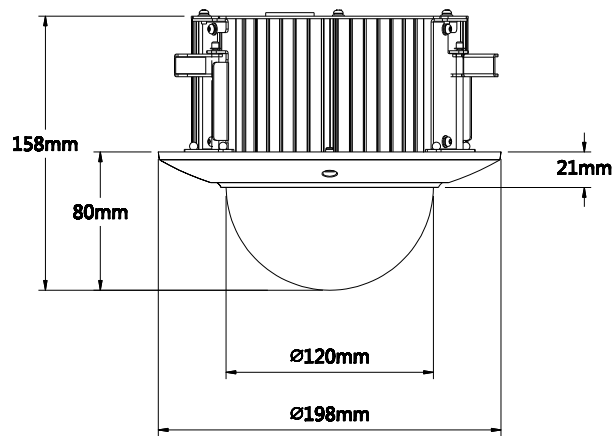

DH-SD40/42/42C212S-HN

Dimensions (mm)

SD40212S-HN

SD42212S-HN

SD42C212S-HN

DH-SD40/42/42C212S-HN

Accessories

SD40212S-HN