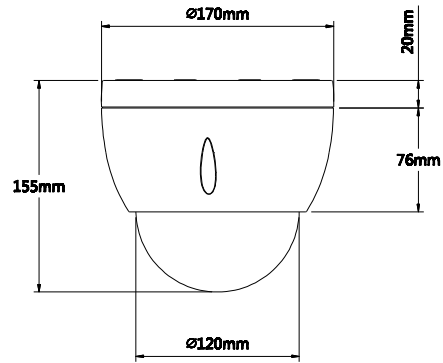

DH-SD40/42/42C212S-HN

Audio			
Compression	G.711a / G.711u (32kbps) / PCM (128kbps)		
Interface	1/1 channel In/Out		
Network			
Ethernet	RJ-45 (10/100Base-T)		
Protocol	IPv4/IPv6, HTTP, HTTPS, SSL, TCP/IP, UDP, UPnP, ICMP, IGMP, SNMP, RTSP, RTP, SMTP, NTP, DHCP, DNS, PPPOE, DDNS, FTP, IP Filter, QoS, Bonjour		
Compatibility	ONVIF PSIA CGI		
Max. User Access	20 users		
Smart Phone	iPhone, iPad, Android, Windows Phone		
Auxiliary Interface			
Memory Slot	Micro SD, Max 64GB		
RS485	N/A		
Alarm	2/1 channel In/Out		
General			
Power Supply	AC24V/1.5A (±10%), POE plus (802.3at)		
Power Consumption	12W, 22W(Heater on)	12W	
Working Environment	-40°C ~ 60°C / Less than 90% RH	-20°C ~ 60°C / Less than 90% RH	
Ingress Protection	IP66	N/A	
Vandal Resistance	IK10		
Dimensions	Φ186mm×234mm	Φ170mm×155mm	Φ198mm×158mm
Weight	2.3Kg	1.8Kg	2.3Kg

DH-SD40/42/42C212S-HN

Dimensions (mm)

SD40212S-HN

SD42212S-HN

SD42C212S-HN

DH-SD40/42/42C212S-HN

Accessories

SD40212S-HN