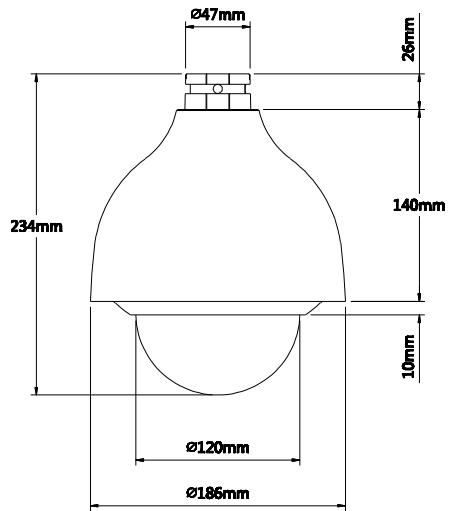

DH-SD40/42/42C212S-HN

Dimensions (mm)

SD40212S-HN